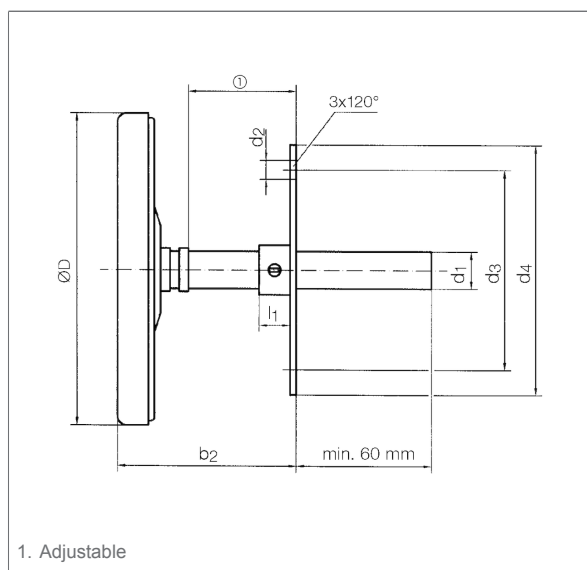

Technical specifications

Type

D2

Nominal size

63 – 80 – 100

Measuring element

Bimetal helix

Accuracy class

Pointer

Plastic, black

Options

- Other ranges
- Other stem lengths
- Accuracy class 1
- Steel flange \varnothing 40/80 mm

Ranges °C

-30/+50, -20/+40, -20/+60, 0/60

Application area

Full scale value

Degree of protection

IP 41 (EN 60529)

Housing

Sheet steel, galvanised

Push on bezel

Sheet steel, nickel-plated

Window

LKF: Plastic
LKB: Instrument glass

Technical drawings

LKF - centre back connection

Dimensions (mm)

NG	D	d1	d2	d3	d4	l1
63	63	9	12	51	60	10
80	80	9	12	51	60	10
100	100	9	12	51	60	10

Dimensions (mm)

NG
63
63
63
80
80
80
100
100
100

Zeichnung für LKB fehlt noch